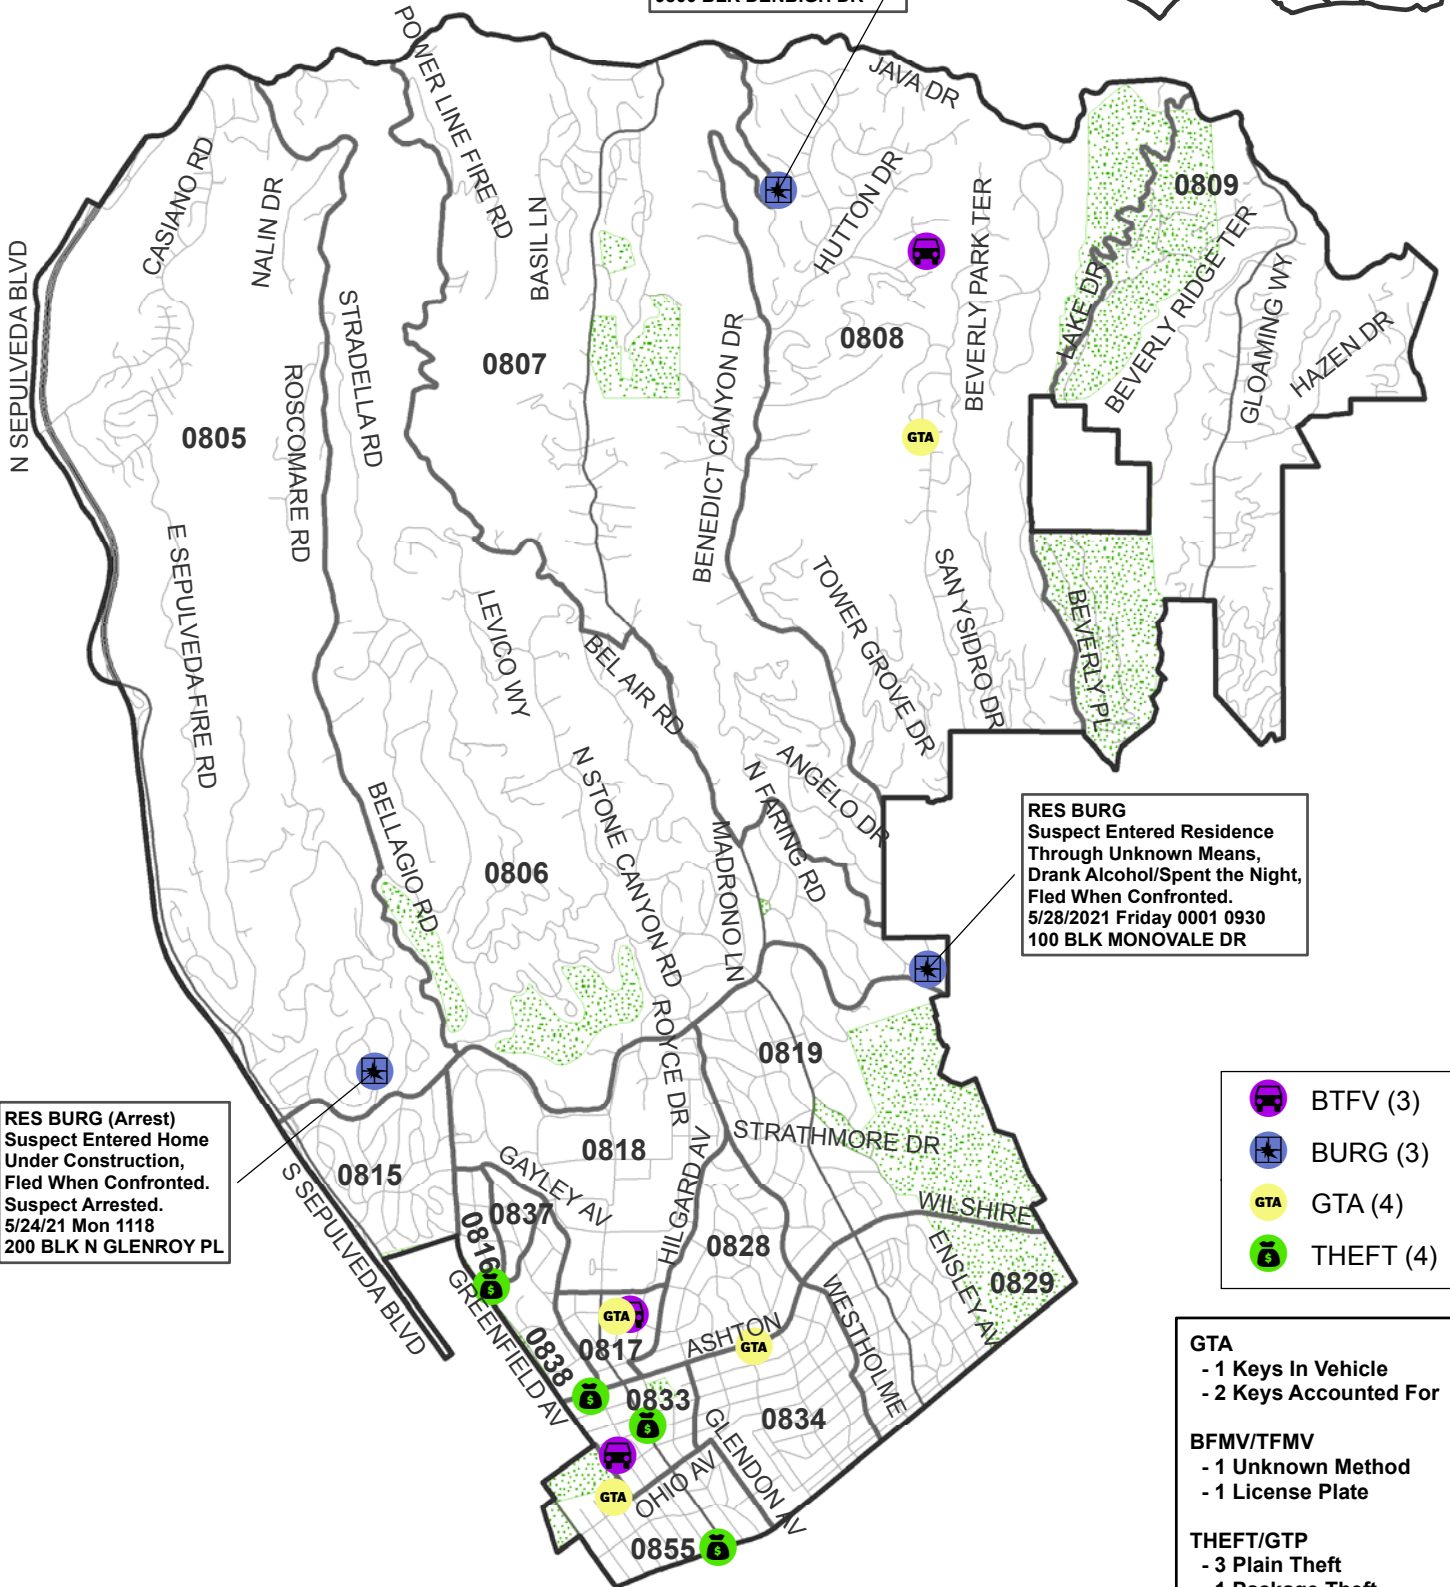

WEST LOS ANGELES BASIC CAR A29 Part 1 Crime (14) 05/23/21 to 05/29/21

A29
SLO PETER OJEDA
PHONE: 310-444-0741
CELL: 213-305-5895
E.MAIL: 36393@lapd.online

RES BURG
Suspect Entered Residence
Through Unlocked Window
And Removed Handgun.
5/28/21 Fri 2200 0755
9800 BLK DENBIGH DR

RES BURG
Suspect Entered Residence
Through Unknown Means,
Drank Alcohol/Spent the Night,
Fled When Confronted.
5/28/2021 Friday 0001 0930
100 BLK MONOVALE DR

RES BURG (Arrest)
Suspect Entered Home
Under Construction,
Fled When Confronted.
Suspect Arrested.
5/24/21 Mon 1118
200 BLK N GLENROY PL

- BTFV (3)
- BURG (3)
- GTA (4)
- THEFT (4)

- GTA**
- 1 Keys In Vehicle
 - 2 Keys Accounted For
- BFMV/TFMV**
- 1 Unknown Method
 - 1 License Plate
- THEFT/GTP**
- 3 Plain Theft
 - 1 Package Theft